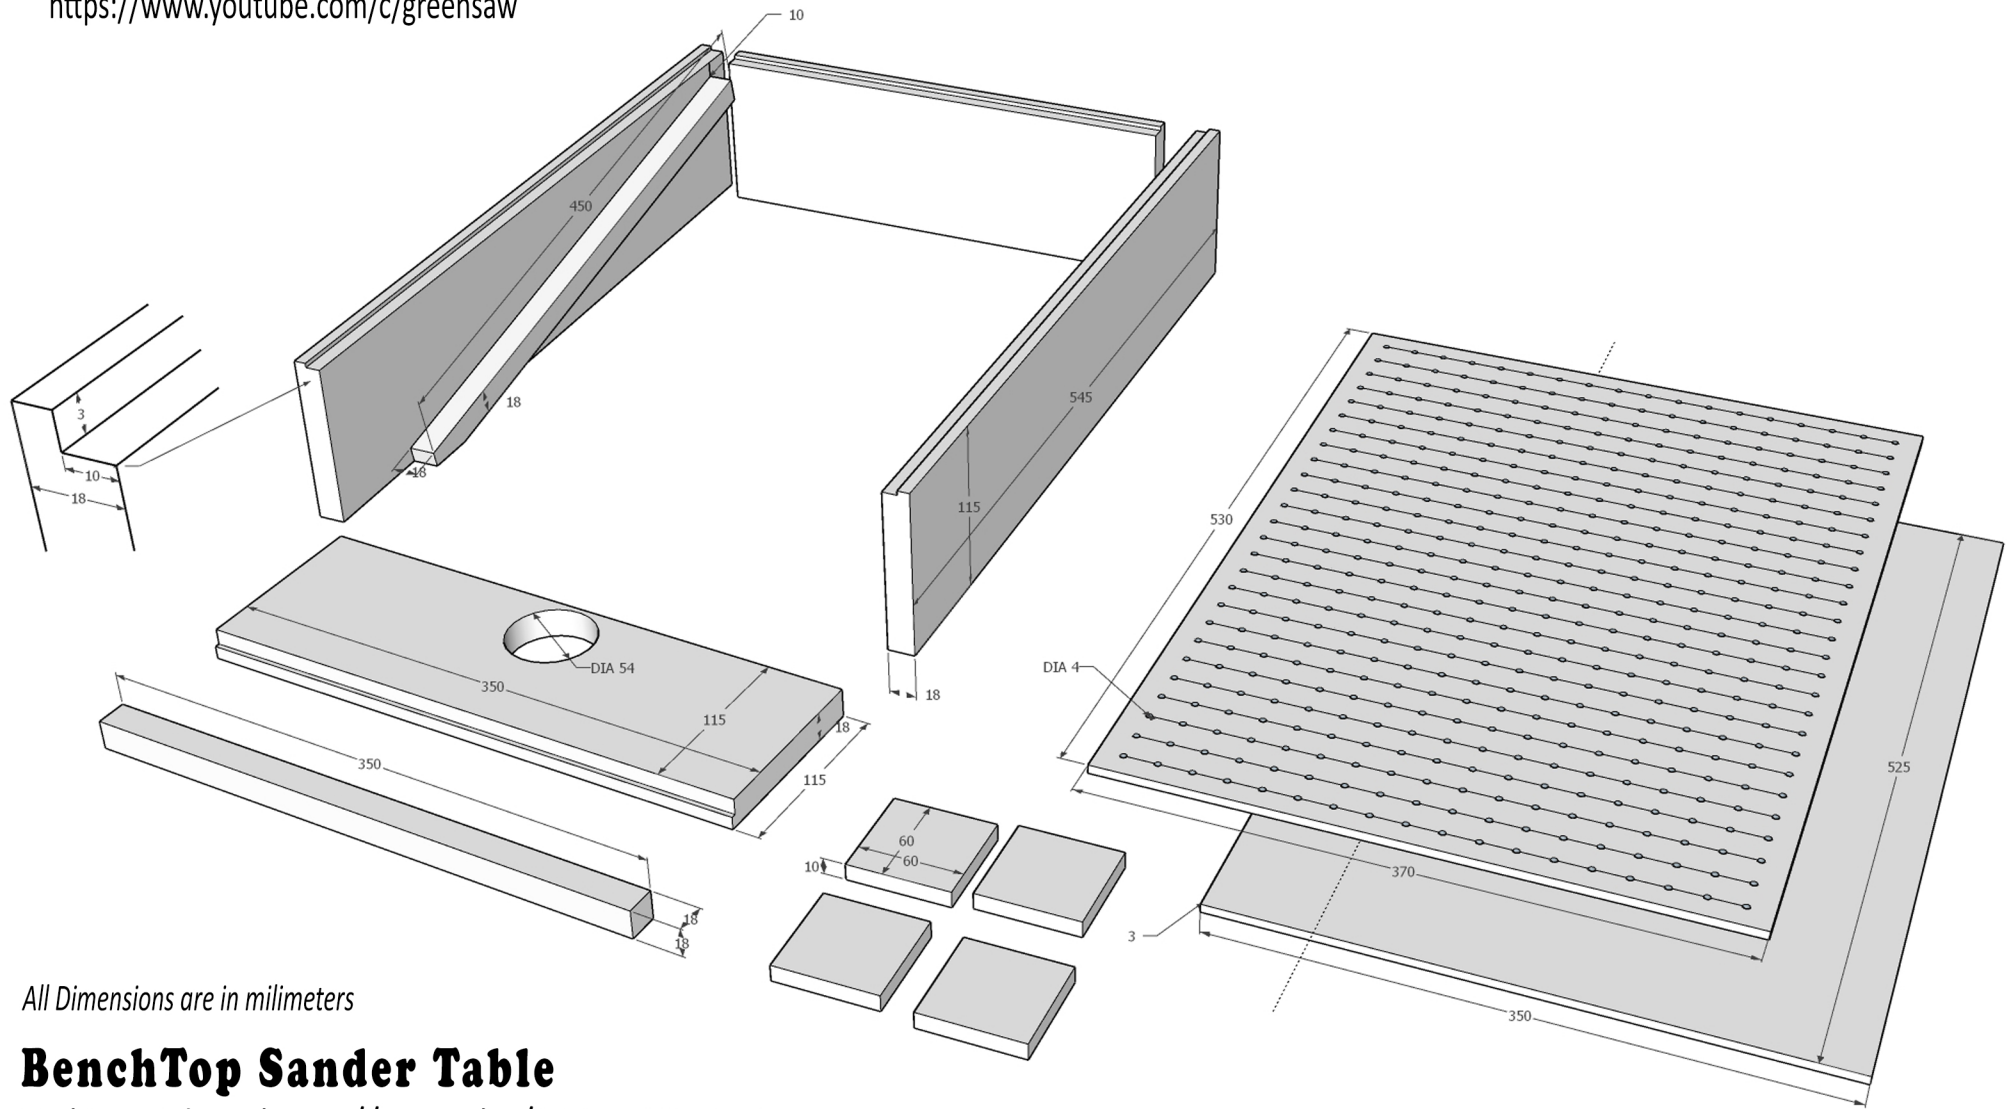

<https://www.youtube.com/c/greensaw>

Dimensions

All Dimensions are in millimeters

BenchTop Sander Table

Making Video : <https://youtu.be/MOvoZY9wKyA>

Downloaded from www.greensawdiy.com.

Instagram : https://www.instagram.com/greensaw_diy/