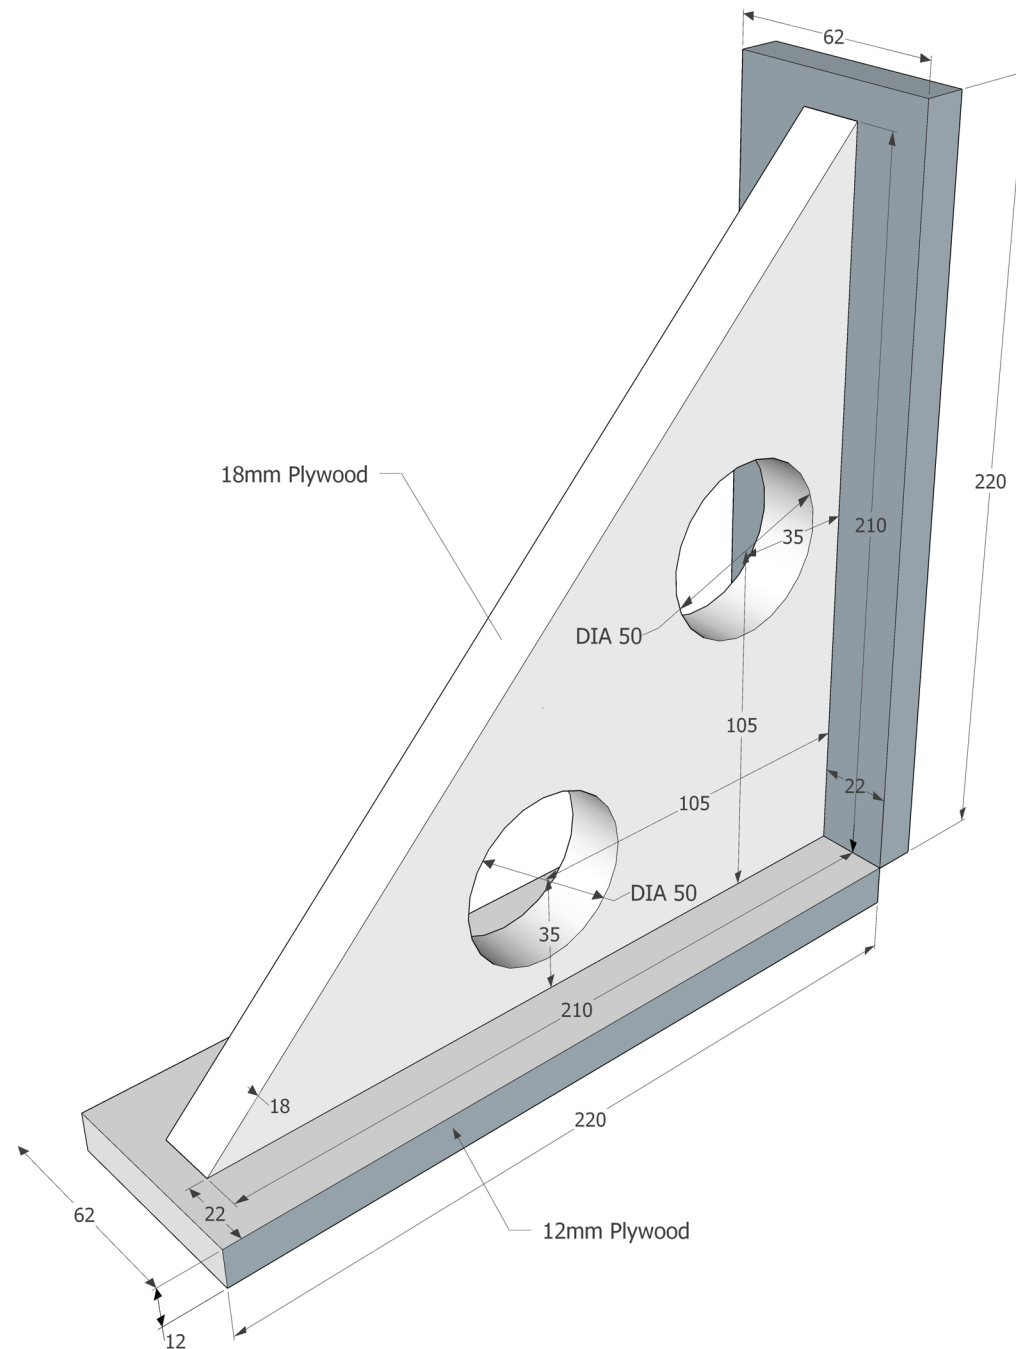

<https://www.youtube.com/c/greensaw>

Dimensions

All Dimensions are in milimeters

Corner Clamp

Making Video : <https://youtu.be/c6r3FHRCHgg>

Downloaded from <http://www.greensawdiy.com>

Instagram : https://www.instagram.com/greensaw_diy/