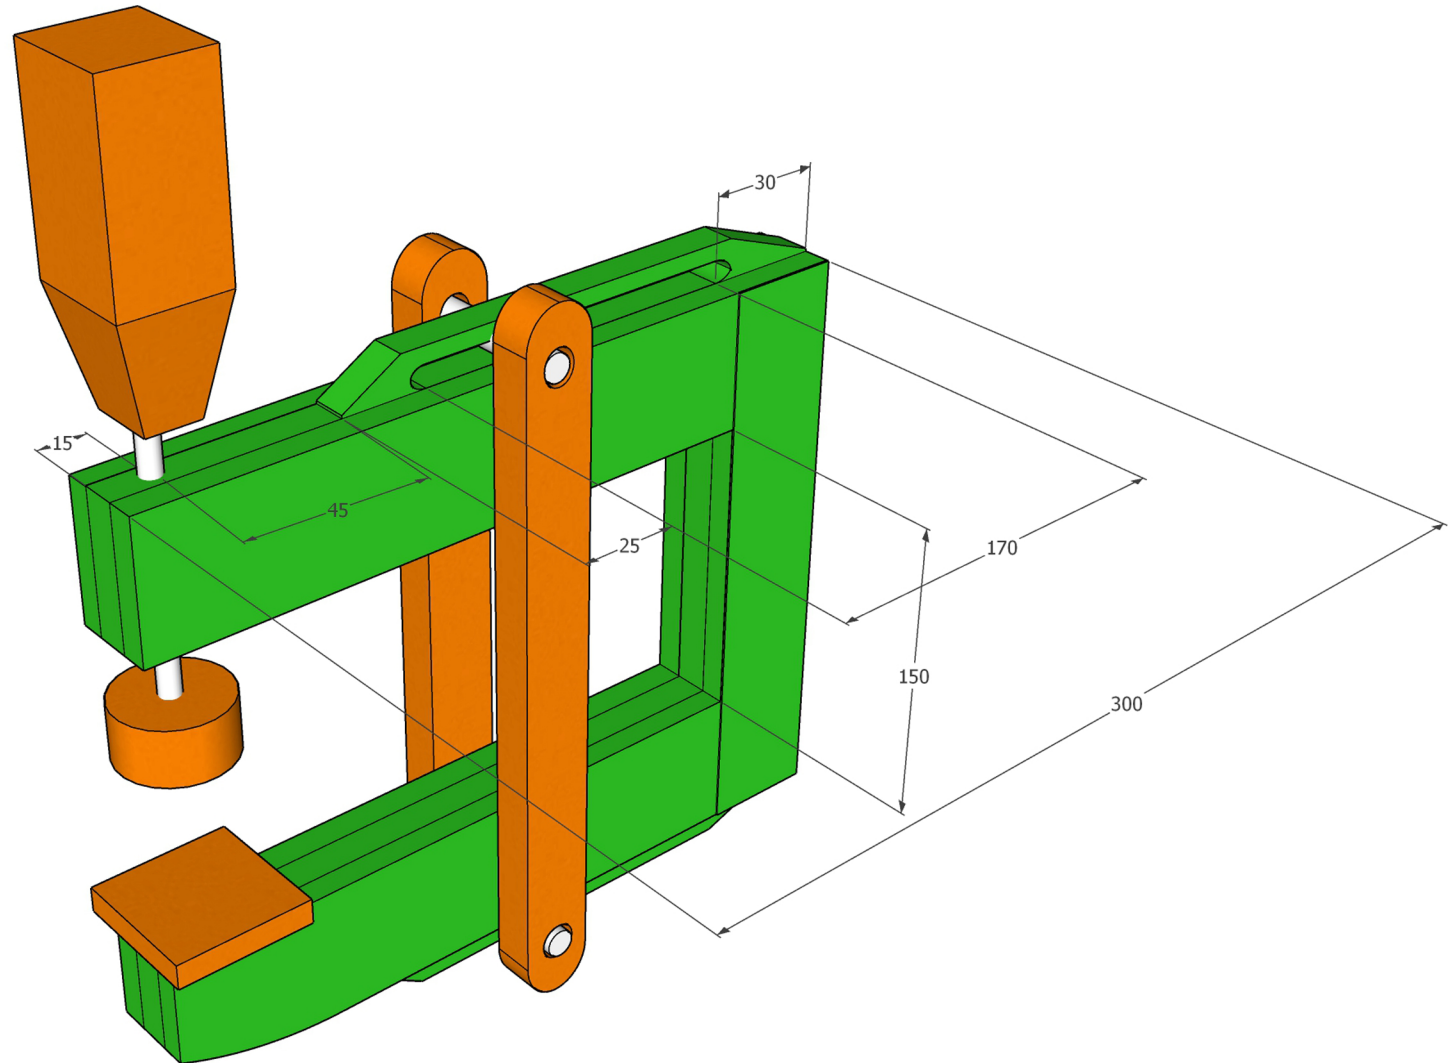

GREENSAW

Dimensions

All Dimensions are in millimeters

EXTRA STRONG LONG REACH C-CLAMP

Making Video : <https://www.youtube.com/c/greensaw>

Downloaded from www.rcturka.com.

Instagram : https://www.instagram.com/greensaw_diy/