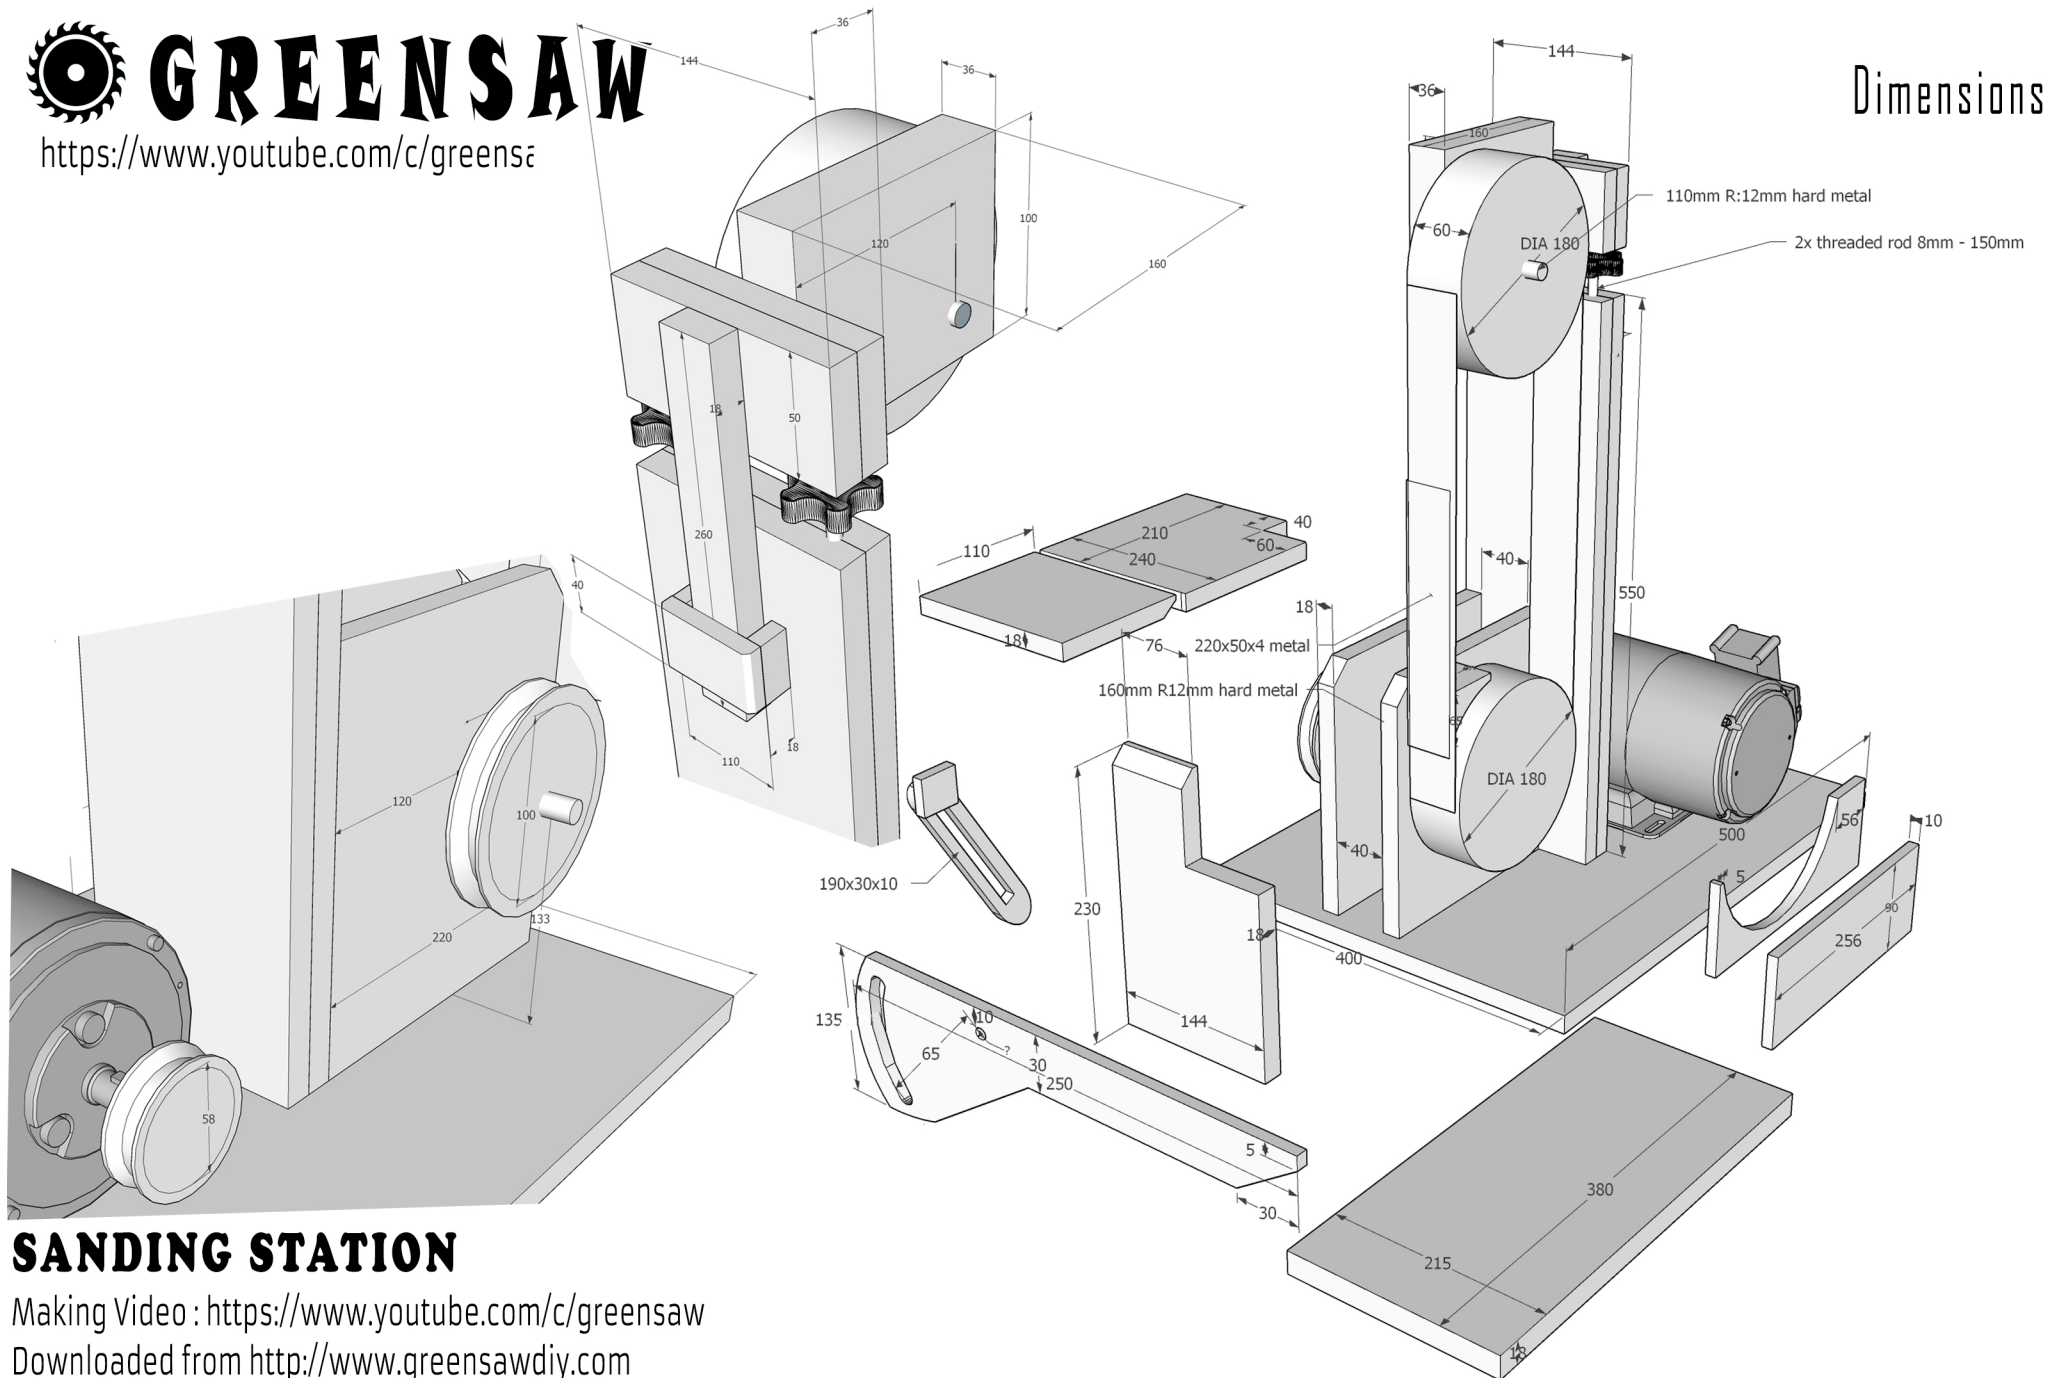

<https://www.youtube.com/c/greensaw>

Dimensions

SANDING STATION

Making Video : <https://www.youtube.com/c/greensaw>

Downloaded from <http://www.greensawdiy.com>

Instagram : https://www.instagram.com/greensaw_diy/