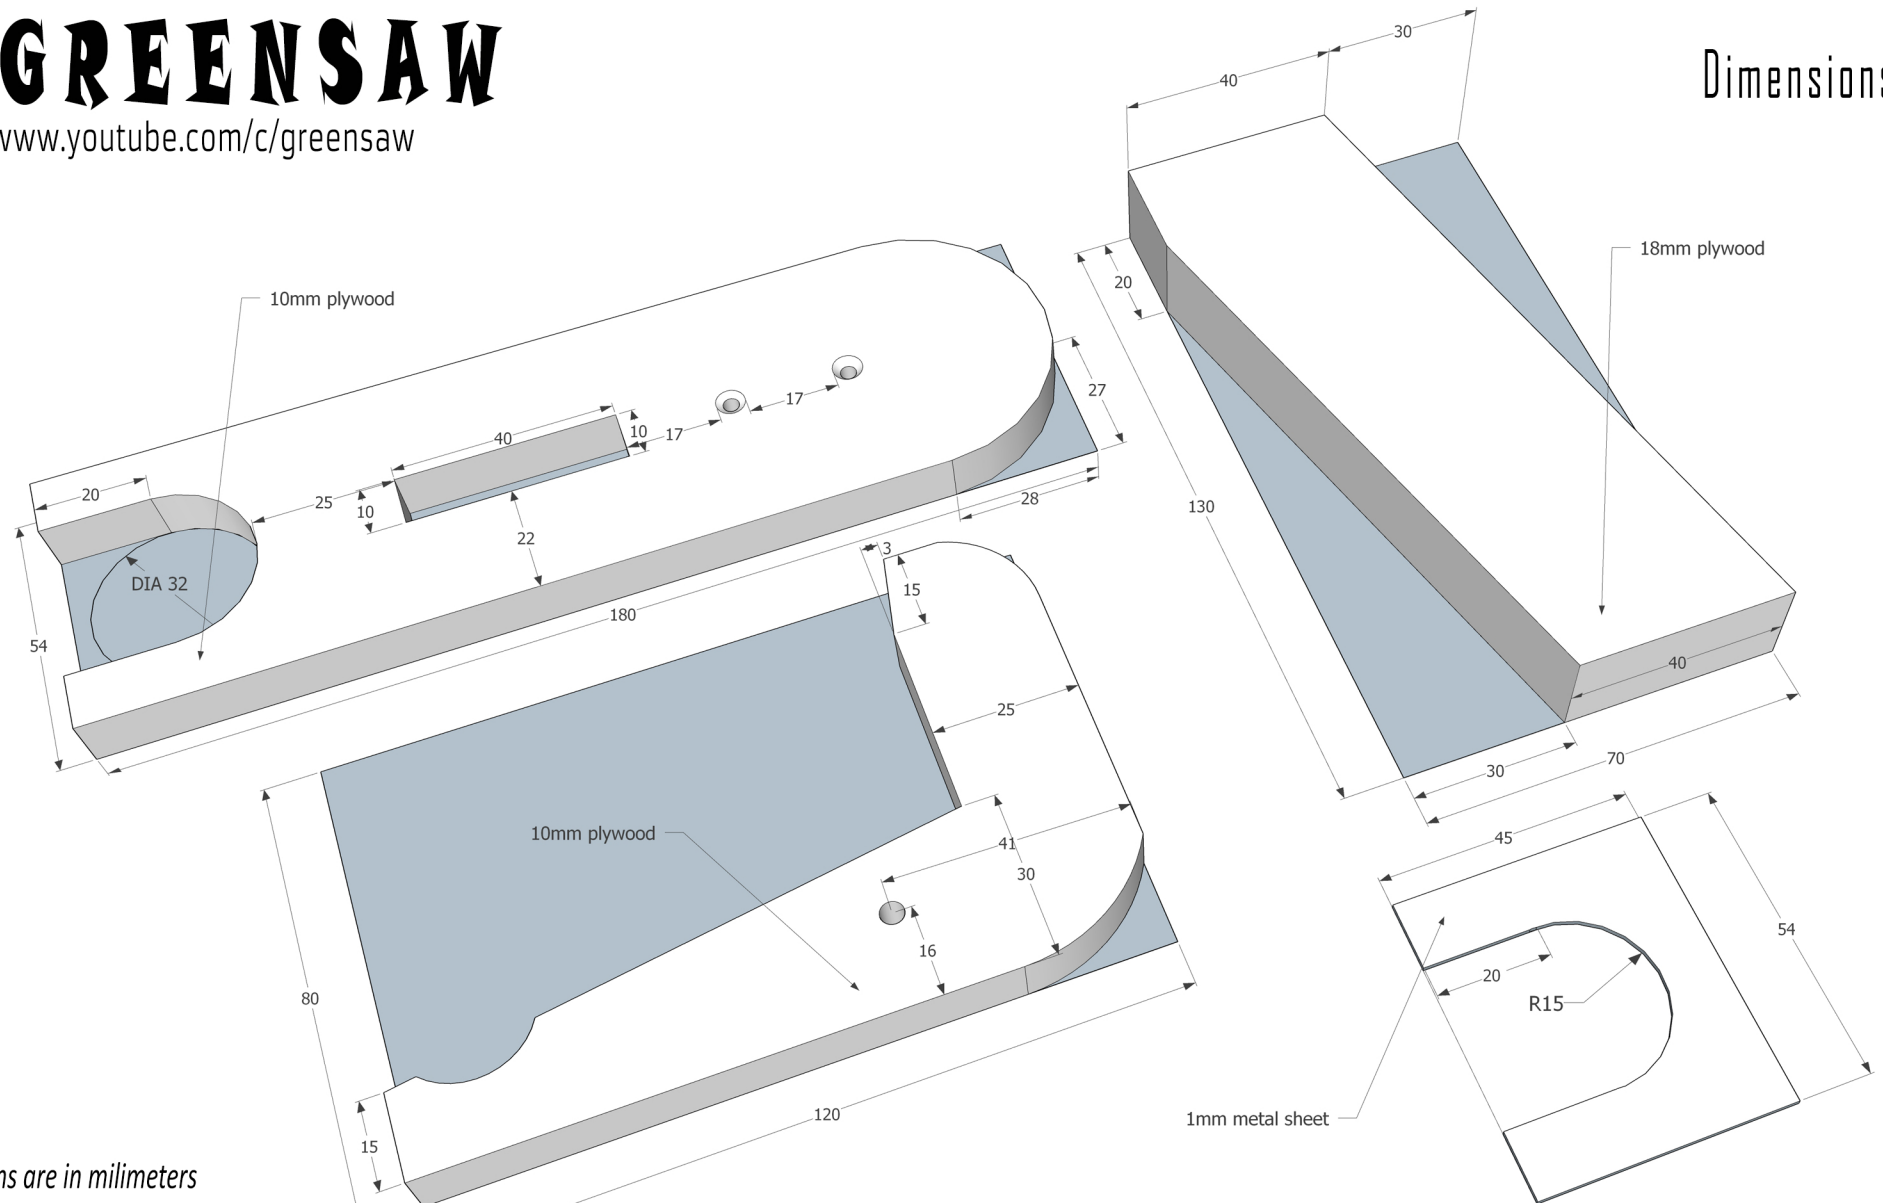

<https://www.youtube.com/c/greensaw>

Dimensions

All Dimensions are in millimeters

Spray Can Trigger Handle

Making Video : <https://www.youtube.com/c/greensaw>

Downloaded from <http://www.greensawdiy.com>

Instagram : https://www.instagram.com/greensaw_diy/